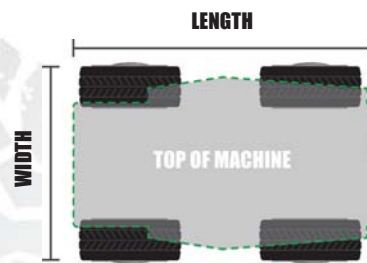

DripDiapers™